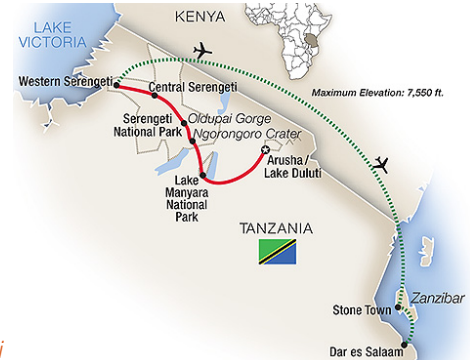

### SEABOURN: SOUTH AFRICA & THE SKELETON COAST

From gorgeous ports along the Garden Route to the dramatic Skeleton Coast of Namibia - the massively beautiful and vast stretch of land which is quite desolate and barren; it is also full of stories, surprises and hidden treasures, this ultra-luxury small ship provides easy access. Departs 21st Feb 2019, 12 days from AU\$7499 pp Ocean View

### EARTH JOURNEYS CREATED BY TAUCK AND BBC EARTH

You may not have thought about Tauck for Africa, please do, they have an outstanding and unique collection of journeys. "Tanzania: Serengeti to Zanzibar", Tauck's most popular Africa itinerary immerses you in the Earth Journeys experience within Tanzania's most renowned game reserves, featuring custom-made BBC Earth on-tour film vignettes. Enjoy many different types of experiences from hot air ballooning over the Serengeti to sailing aboard a traditional dhow off the coast of Zanzibar. Experience ancient, stunning landscapes, the spice bazaars of Stone Town, travel by safari vehicles within the Serengeti, and stay in luxury safari lodges, tented camps and a resort overlooking the sea for an in-depth, up-close African safari experience. Its Tauck which means it's all inclusive and exclusive! 10 days from US\$5595pp 2018 departures.

### CRYSTAL CRUISES: WORLD CRUISE SEGMENT 4: SOUTH ATLANTIC PASSAGE

A leisurely voyage linking the natural enchantments of Africa with the glamour of Monte Carlo; enjoy maiden calls to Georgetown on volcanic Ascension Island and Porto Novo, gateway to the spectacular mountainous scenery of Santo Antão. Departs 13th Mar 2019, 26 days from US\$9794 pp Dlx Stateroom with picture window.