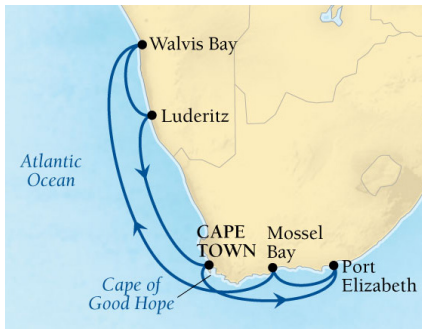

# The Cruise World Fog Horn

BIG ship SMALL ship and everything in between, Cruise World is your go-to for all things cruising

MARCH 2018

"I am not over-fond of animals, I am merely astounded by them"  
Sir David Attenborough.

## AFRICA WITH CRUISE WORLD HAKUNA MATATA. NO WORRIES!

Africa is the world's second biggest continent and it's like looking through a kaleidoscope: colourful, dazzling, fascinating. Africa is full of superlatives. Around 885 million people live in 53 African countries - most of them in Nigeria, Egypt and Ethiopia. With over 3,000 different peoples and more than 2,000 languages, the ethnic and cultural diversity is as impressive and multifaceted as its natural treasures. Here are a few ways you can see it with Cruise World.

### SEABOURN: SOUTH AFRICA & THE SKELETON COAST

From gorgeous ports along the Garden Route to the dramatic Skeleton Coast of Namibia - the massively beautiful and vast stretch of land which is quite desolate and barren; it is also full of stories, surprises and hidden treasures, this ultra-luxury small ship provides easy access. Departs 21st Feb 2019, 12 days from AU\$7499 pp Ocean View

### HAPAG LLOYD MS EUROPA 2 - FROM MAURITIUS TO COLOMBO

Sun, sea, sand, palm trees and a diverse range of flora and fauna, this cruise with the EUROPA 2 takes in the dream destinations of Reunion, the Seychelles and the Maldives. Relaxing days at sea are the perfect opportunity to enjoy the peaceful luxury on board. Departs 16th Nov 2018, 16 days from US\$15,761 pp Grand Ocean Suite