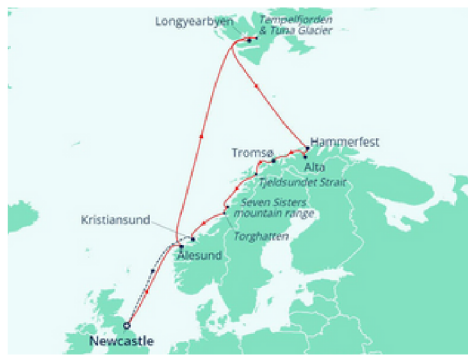

SPITSBERGEN & THE MIDNIGHT SUN

Newcastle return, onboard Balmoral

2024 DEPARTURE
14 nights 12 June 2024

From £2099 pp share twin, Category I Interior Cabin

From £2499 pp share twin, Category F ocean view porthole cabin