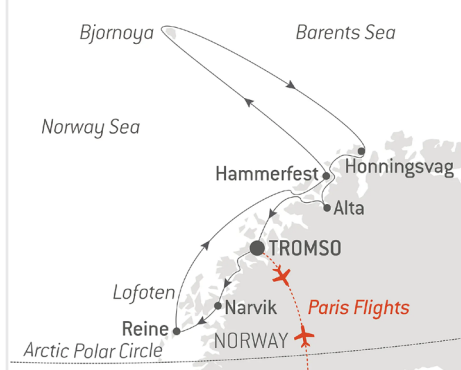

**Dunedin to Dunedin | 14 nights**

3 & 17 December 2024

Aboard *Le Soléal*

**NORDIC DISCOVERIES  
& TRADITIONS**

**Tromso to Tromso | 10 nights**

6 & 16 March 2025

Aboard *Le Champlain*

**SECRETS OF THE  
IBERIAN PENINSULA**

**Lisbon to Barcelona | 8 nights**

18 & 26 April 2025

Aboard *L'Austral*

**AWARD-WINNING  
ITINERARIES**

**SUSTAINABLE  
SMALL SHIPS**

**WORLD RENOWNED  
EXPERT GUIDES**

**WORLD-CLASS  
DINING**

**ALL-INCLUSIVE  
ONBOARD LUXURY\***