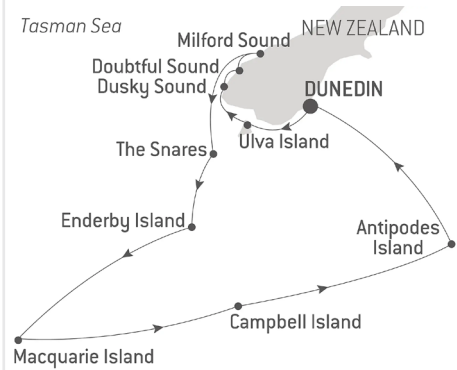

**DISCOVER**

Photo credits: ©Studio PONANT-Olivier Bland, Olivier Amigo, Nicolas Mathéus, iStockphoto.

**NO SINGLE SUPPLEMENT  
ON OVER 160 DEPARTURES**

**EXPEDITION TO NEW ZEALAND'S  
SUBANTARCTIC ISLANDS**

**Dunedin to Dunedin | 14 nights**

3 & 17 December 2024

Aboard *Le Soléal*

**NORDIC DISCOVERIES  
& TRADITIONS**

**Tromso to Tromso | 10 nights**

6 & 16 March 2025

Aboard *Le Champlain*

**SECRETS OF THE  
IBERIAN PENINSULA**

**Lisbon to Barcelona | 8 nights**

18 & 26 April 2025

Aboard *L'Austral*

**AWARD-WINNING  
ITINERARIES**

**SUSTAINABLE  
SMALL SHIPS**

**WORLD RENOWNED  
EXPERT GUIDES**

**WORLD-CLASS  
DINING**

**ALL-INCLUSIVE  
ONBOARD LUXURY\***

**INCLUDED  
EXCURSIONS\***