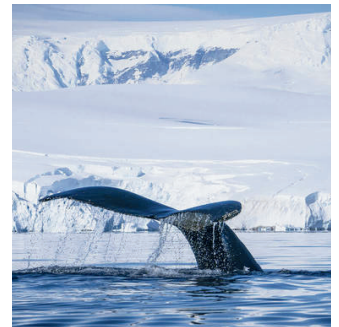

EXPEDITION
CRUISES

HANSEATIC
— inspiration —

20 %
DISCOUNT P. P. *
€ 500 ON-BOARD
CREDIT **

EXPEDITION SPITSBERGEN, ICELAND AND GREENLAND

LONGYEARBYEN – KANGERLUSSUAQ
11 Aug – 29 Aug 2024, 18 days
Cruise INS2417

- Three treasures of the far north: Spitsbergen, Iceland and Greenland combined on one expedition
- Follow the call of the wild: wildlife watching in the kingdom of polar bears and whales

from ~~€ 11,260~~ **9,024 p.p.**
from ~~USD 13,540~~ **10,832 p.p.**
from ~~GBP 9,930~~ **7,944 p.p.**

double occupancy, cruise only incl. charter flights Germany – Longyearbyen and Kangerlussuaq – Germany, SILVER fare. Availability and pricing as well as services are subject to change without notice.

* Valid for Cat. 1 – 10 (double occ.), cruise only, subject to availability. Only valid for new bookings. Kindly refer to special no. 6827 when booking. The special prices are not published on our website. The discount will be deducted manually after your booking.

** Promotional code: ARKTIS_BGH_24. Valid for new bookings, double occupancy. Redeemable for beverages, spa treatments, laundry service and Internet. This offer replaces any other credits, e.g. the international beverage credit.

CRUISE
WORLD

Contact Cruise World on 09 917 4440 | 0800 500 732
info@cruiseworld.co.nz | www.cruiseworld.co.nz