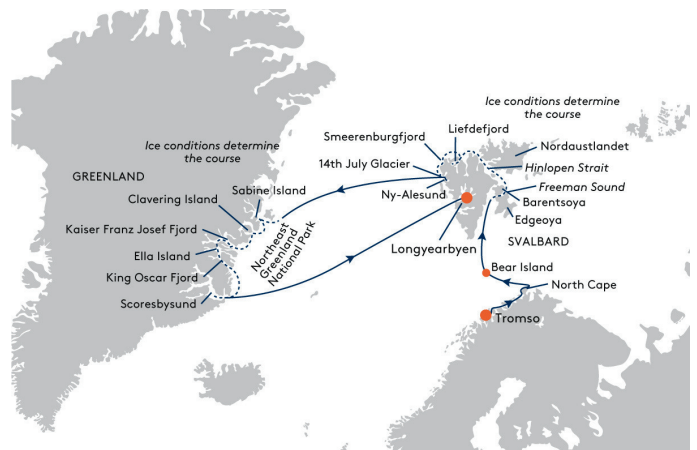

**EXPEDITION
CRUISES**

HANSEATIC

— inspiration —

20 %
DISCOUNT P. P.*
€ 500 ON-BOARD
CREDIT **

EXPEDITION CIRCUMNAVIGATION OF SPITSBERGEN AND GREENLAND

TROMSO – LONGYEARBYEN
25 Jul – 11 Aug 2024, 17 days
Cruise INS2416

- Coasts in the far north: discover Spitsbergen and north-east Greenland in depth
- Zodiac landings and hikes: discover untouched worlds from exciting perspectives

from ~~€ 14,950~~ **11,960 p.p.**
from ~~USD 17,940~~ **14,352 p.p.**
from ~~GBP 13,160~~ **10,528 p.p.**

double occupancy, cruise only incl. charter flights from/to Germany, SILVER fare. Availability and pricing as well as services are subject to change without notice.

* Valid for Cat. 1 – 10 (double occ.), cruise only, subject to availability. Only valid for new bookings. Kindly refer to special no. 6827 when booking. The special prices are not published on our website. The discount will be deducted manually after your booking.

** Promotional code: ARKTIS_BGH_24. Valid for new bookings, double occupancy. Redeemable for beverages, spa treatments, laundry service and Internet. This offer replaces any other credits, e.g. the international beverage credit.

**CRUISE
WORLD**

Contact Cruise World on 09 917 4440 | 0800 500 732
info@cruiseworld.co.nz | www.cruiseworld.co.nz