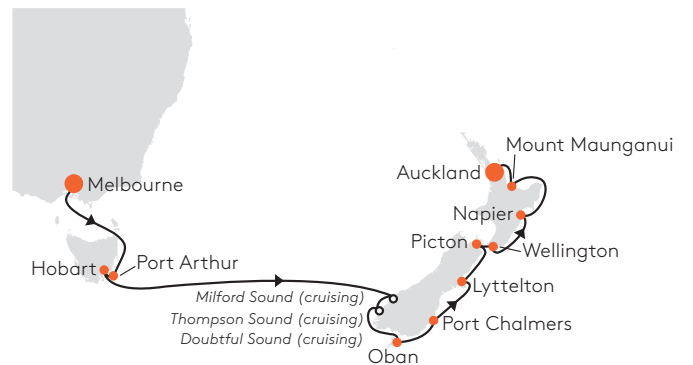

# MS EUROPA 2

FREEDOM THAT TAKES YOU PLACES.

25 % discount per person\*

## NEW ZEALAND AT ITS BEST

MELBOURNE – AUCKLAND  
03 Dec – 18 Dec 2024, 15 days  
Cruise EUX2427

- Mystical Maori culture, impressive fjords and renowned wineries: experience multifaceted New Zealand in combination with the fantastic wilderness of Tasmania on board the EUROPA 2.

from ~~€ 10,061~~ € 7,546 p.p.  
from ~~USD 11,068~~ USD 8,301 p.p.

\*25 % discount valid for Cat. 1–8, double and single occupancy (incl. 5% early booking discount valid until 15 April 2024), cruise only, subject to availability. Only valid for new bookings. The specials are not published on our website. To do this, enter the promotional code CS25\_24 in the field on your order overview before finalizing your option or send an email to [salesteam@hl-cruises.com](mailto:salesteam@hl-cruises.com) when placing the booking. Partial routes and services are not bookable. This offer cannot be combined with any other discounts.

Golf & Cruise voyage, for further details, visit [www.hl-cruises.com/golf-cruises](http://www.hl-cruises.com/golf-cruises)