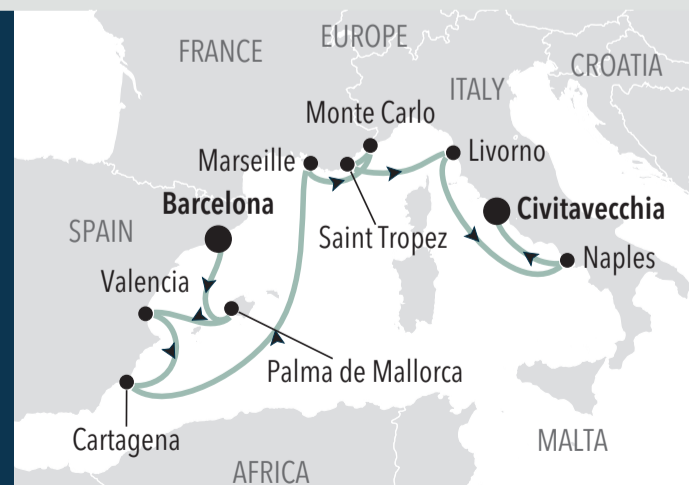

Silversea Formula 1, Monaco Grand Prix event excursions**

2 Days Saturday 24th / Sunday 25th May 2025

Soak up the atmosphere and watch the exciting Formula 1 Grand Prix race on Circuit de Monaco. Silversea viewing and hosted event excursions vary from 1 to 2-day excursions, and are additional cost per person, to the cruise and land package. 2025 excursion pricing and details are pending. Other shore excursions are available for non-race goers.