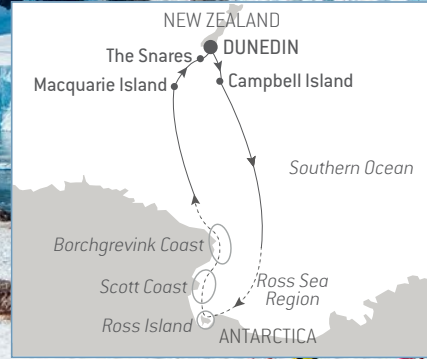

### EMBLEMATIC ANTARCTICA

Ushuaia to Ushuaia

- ✓ 1-night accommodation in Buenos Aires<sup>^</sup>
- ✓ Return flight Buenos Aires/Ushuaia<sup>^</sup>
- ✓ Airport transfers in Buenos Aires & Ushuaia<sup>^</sup>

### SCOTT & SHACKLETON'S ROSS SEA

Dunedin to Dunedin

Sail from New Zealand on this unique expedition in the footsteps of some of the greatest polar explorers!

From **\$24,180** per person  
in a Deluxe Stateroom with balcony\*