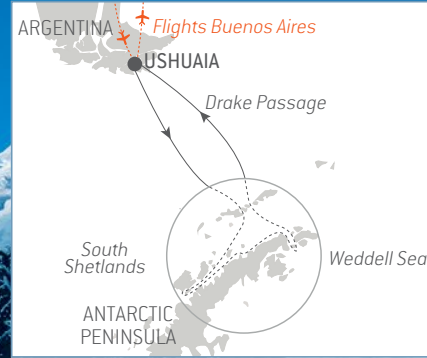

### EMBLEMATIC ANTARCTICA

Ushuaia to Ushuaia

- ✓ 1-night accommodation in Buenos Aires<sup>^</sup>
- ✓ Return flight Buenos Aires/Ushuaia<sup>^</sup>
- ✓ Airport transfers in Buenos Aires & Ushuaia<sup>^</sup>

### SCOTT & SHACKLETON'S ROSS SEA

Dunedin to Dunedin

Sail from New Zealand on this unique expedition in the footsteps of some of the greatest polar explorers!

From **\$24,180** per person  
in a Deluxe Stateroom with balcony\*

### THE GREAT AUSTRAL LOOP

Ushuaia to Ushuaia

- ✓ 1-night accommodation in Buenos Aires<sup>^</sup>
- ✓ Return flight Buenos Aires/Ushuaia<sup>^</sup>
- ✓ Airport transfers in Buenos Aires & Ushuaia<sup>^</sup>