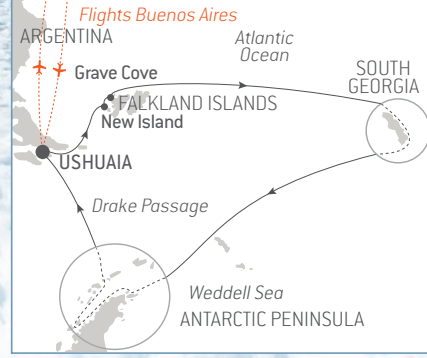

### EMBLEMATIC ANTARCTICA

Ushuaia to Ushuaia

- ✓ 1-night accommodation in Buenos Aires<sup>^</sup>
- ✓ Return flight Buenos Aires/Ushuaia<sup>^</sup>
- ✓ Airport transfers in Buenos Aires & Ushuaia<sup>^</sup>

### SCOTT & SHACKLETON'S ROSS SEA

Dunedin to Dunedin

Sail from New Zealand on this unique expedition in the footsteps of some of the greatest polar explorers!

From **\$24,180** per person  
in a Deluxe Stateroom with balcony\*

### THE GREAT AUSTRAL LOOP

Ushuaia to Ushuaia

- ✓ 1-night accommodation in Buenos Aires<sup>^</sup>
- ✓ Return flight Buenos Aires/Ushuaia<sup>^</sup>
- ✓ Airport transfers in Buenos Aires & Ushuaia<sup>^</sup>