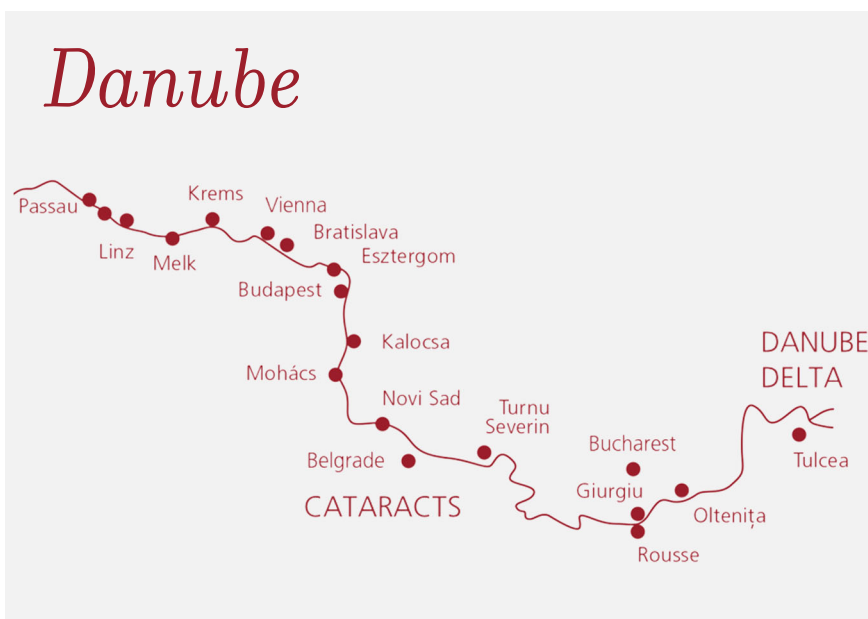

## RIVER CRUISES ON THE DANUBE

### DANUBE ITINERARIES

European grandeur: Explore imperial splendour from bygone eras, Baroque masterpieces and natural wonders along the Danube.

From its source in Germany's Black Forest, the Danube flows through 10 countries before emptying into the Black Sea. It visits four national capitals, Austria's Vienna, Slovakia's Bratislava, Hungary's Budapest, and Serbia's Belgrade and passes numerous UNESCO World Heritage Sites along the way. A-ROSA operates around 150 annual Danube sailings, ranging from 4 to 18 nights. For example:

#### DANUBE DISCOVERY

5 Nights

**Itinerary:** Passau (Engelhartszell), Vienna, Bratislava, Krems, Melk, Linz, Passau (Engelhartszell)

#### DANUBE INTENSIVE

18 Nights

**Itinerary:** Passau (Engelhartszell), Bratislava, Mohács, Belgrade, Rousse, Oltenita, Tulcea, Oltenita, Giurgiu, Turnu Severin, Novi Sad, Mohács, Budapest, Vienna, Passau (Engelhartszell)