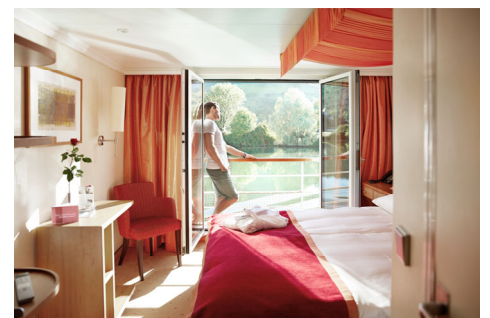

DATES & SEASONS

Itinerary	Month	Departure	Season	SCS¹
Seine Rendez-vous – 5 nights	March	Thu. 28.03.24	S	30%
	June	Sat. 01.06.24	B	40%
	April	Sat. 31.08.24	B	40%
Seine Experience Normandy – 7 nights	April	Thu. 11.04.24	S	40%
		Thu. 18.04.24	A	40%
		Thu. 25.04.24	A	40%
	May	Thu. 02.05.24	B	50%
		Thu. 09.05.24	B	50%
		Thu. 16.05.24	B	50%
	June	Thu. 06.06.24	B	60%
		Thu. 13.06.24	B	60%
		Thu. 20.06.24	B	60%
		Thu. 27.06.24	B	60%
	July	Thu. 04.07.24	B	60%
		Thu. 11.07.24	B	60%
		Thu. 18.07.24	B	60%
	August	Thu. 25.07.24	B	60%
		Thu. 01.08.24	B	60%
		Thu. 08.08.24	B	60%
	September	Thu. 15.08.24	B	60%
		Thu. 12.09.24	B	60%
Thu. 19.09.24		B	60%	
October	Thu. 26.09.24	A	60%	
	Thu. 03.10.24	A	60%	
	Thu. 10.10.24	S	60%	
Seine Culinary Highlights – 7 nights	June	Thu. 13.06.24	B	60%
Seine Intensive – 9 nights	April	Tue. 02.04.24	S	40%
	May	Thu. 23.05.24	B	60%
	August	Thu. 22.08.24	B	60%

Subject to change.

¹SCS = Single Cabin Supplement applies to cat. A, C & D. No single cabins available in cat. S. Limited availability.

TIP: A-ROSA's Seine cruises can be combined with sailings on the Rhône, attracting a 10% back-to-back cruise discount.

A-ROSA VIVA (currently operating on the Seine River)

More information & virtual ship tour contact us.

For bookings & enquiries

**CRUISE
WORLD**

Contact Cruise World on 09 917 4440 | 0800 500 732
info@cruiseworld.co.nz | www.cruiseworld.co.nz