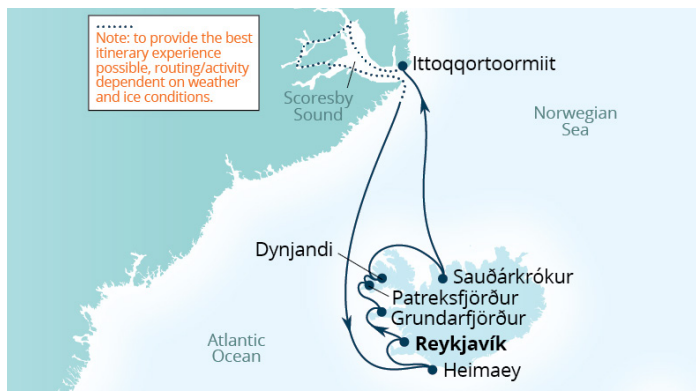

FEATURED EXPEDITIONS

10-DAY WILD SCOTTISH ISLES & ICELAND

July 6, 2026 | *Seabourn Venture*
From Dublin to Reykjavik

20-DAY SCOTTISH ISLES, ICELAND & SCORESBYSUND

July 6, 2026 | *Seabourn Venture*
From Dublin to Reykjavik