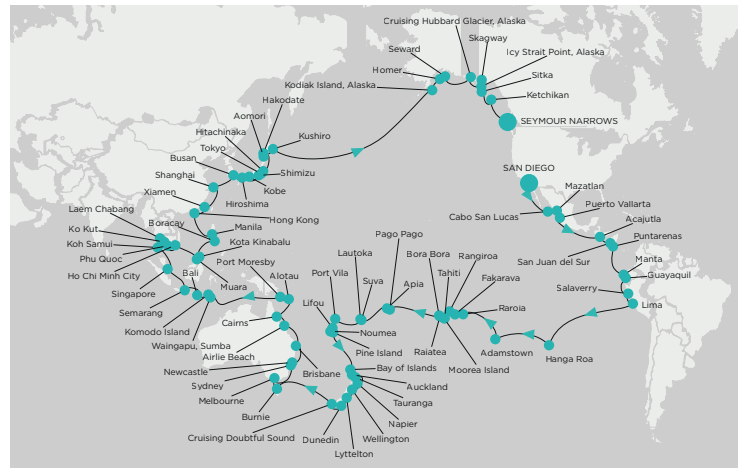

CRYSTAL

World Cruise 2027

SAN DIEGO → VANCOUVER

JAN 8 - MAY 28, 2027 | CRYSTAL SERENITY | FROM \$111,000 PER GUEST*

140 NIGHTS + 83 DESTINATIONS + 29 COUNTRIES + 14 OVERNIGHTS

DOUBLE CRYSTAL SOCIETY SAVINGS Crystal Society members receive a 5% saving if booked by April 1, 2025

WE'RE HEADING FOR NEW HORIZONS...

Pack your bags for the 2027 World Cruise, an enchanting voyage across the Pacific Ocean. Departing San Diego, we set our course due south to explore the western reaches of Central and South America before the azure waters of the Pacific lure us out to embrace the pure shores of the South Sea Islands. Restless for adventure, we head to New Zealand and Australia, then meander through sultry Indonesia to our westernmost point, Singapore and Thailand. We curve around to examine three pearls of the east, China, South Korea and Japan, before crossing continents once more to the awesome wilds of Alaska and our final port, the mighty Canadian city of Vancouver. Embark on this transformative experience enveloped in the warm hospitality and companionship of our Crystal family.